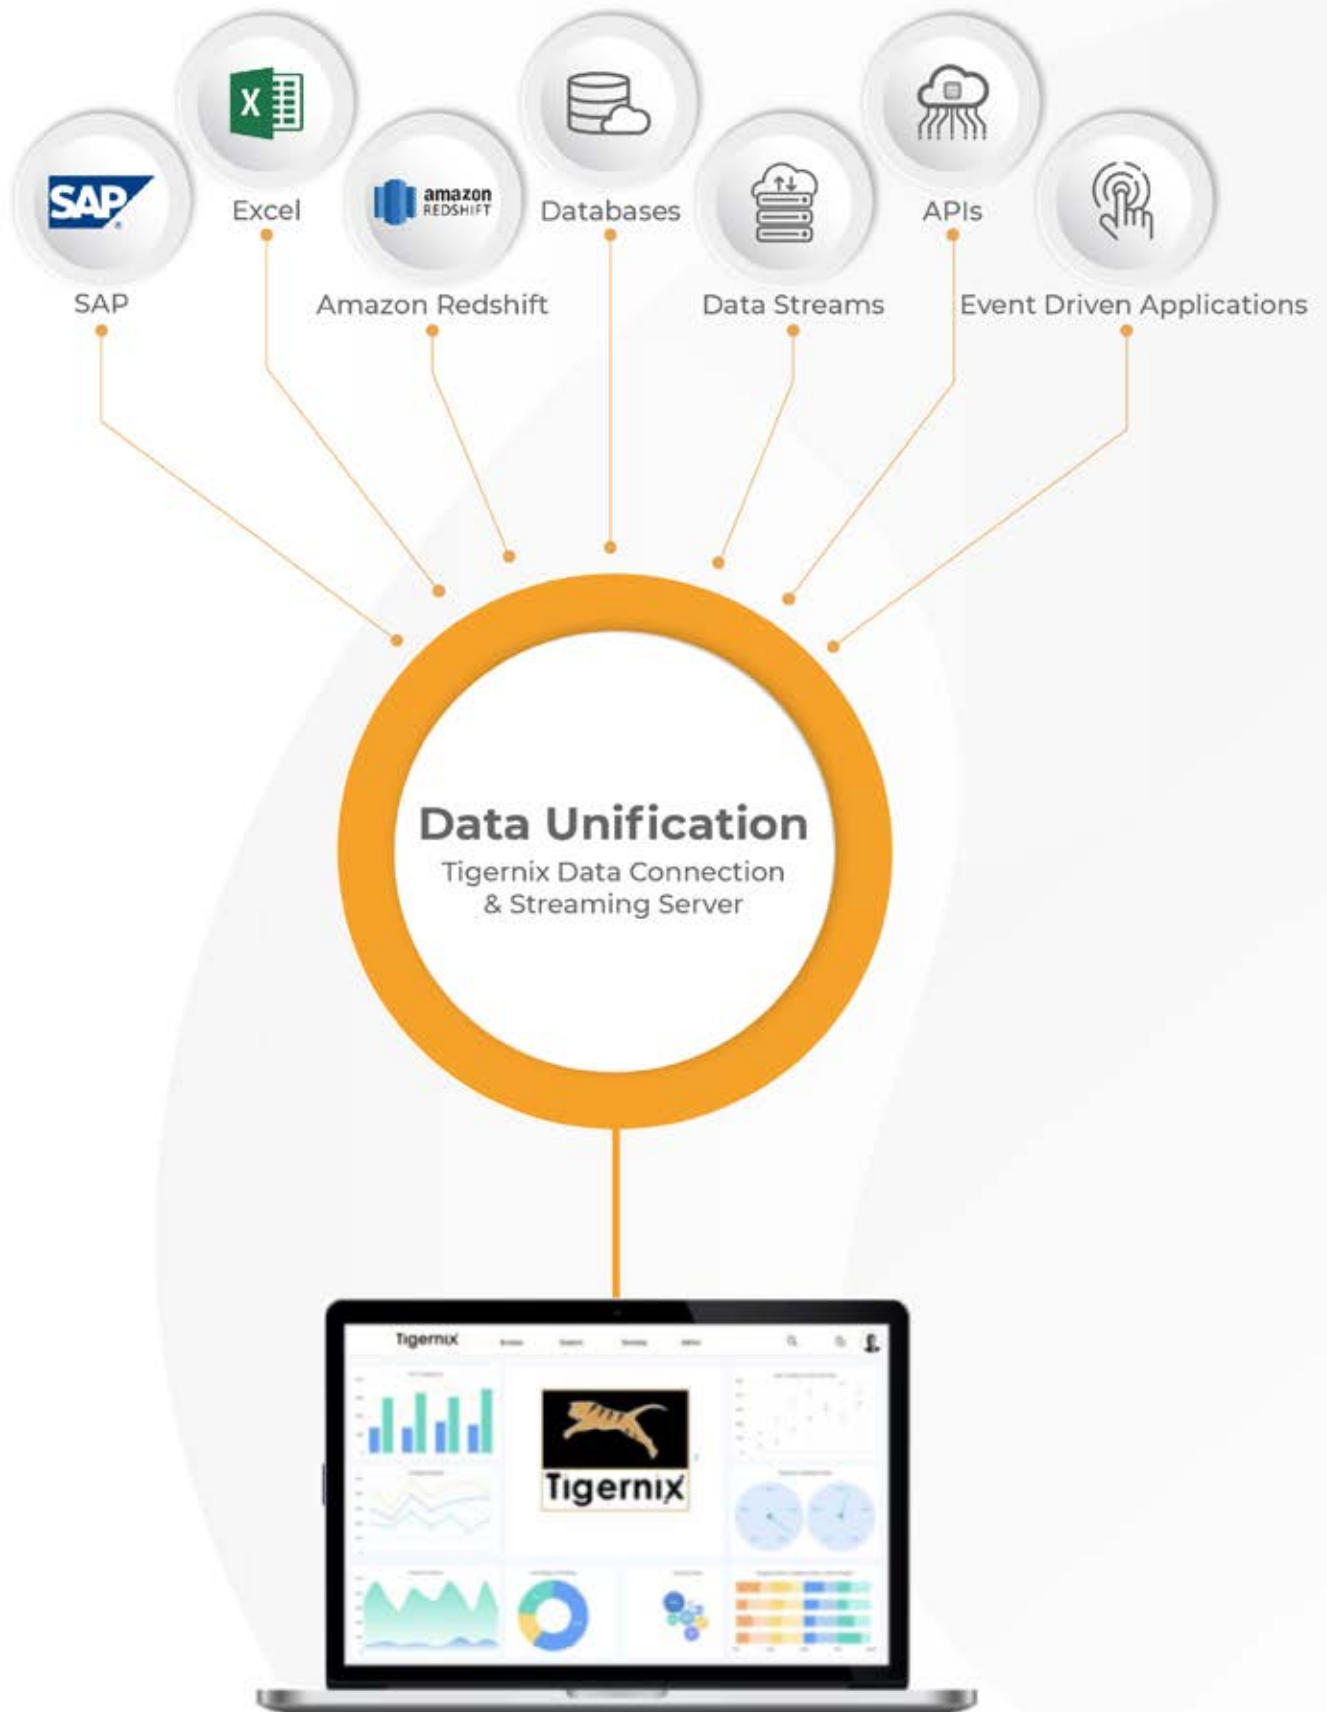

All Your Business Data Many Data Sources

A Tool, Anyone Can Use

Self-Services Dashboard, Analyse,
Alerts, AI / ML Models